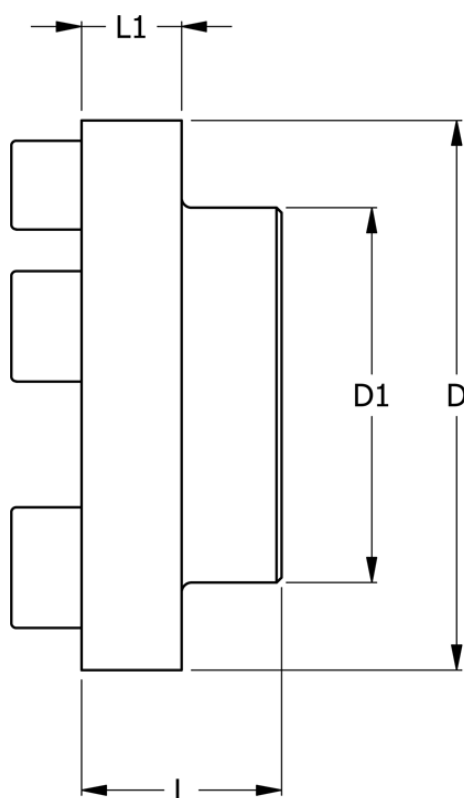

Article number: 330616004

Description: Coupling N-Eupex str. 160
Part 4 without bore

Measures

D	= 160
D1	= 108
L	= 60
L1	= 20
Max bore	= 65
Torque (N m)	= 560